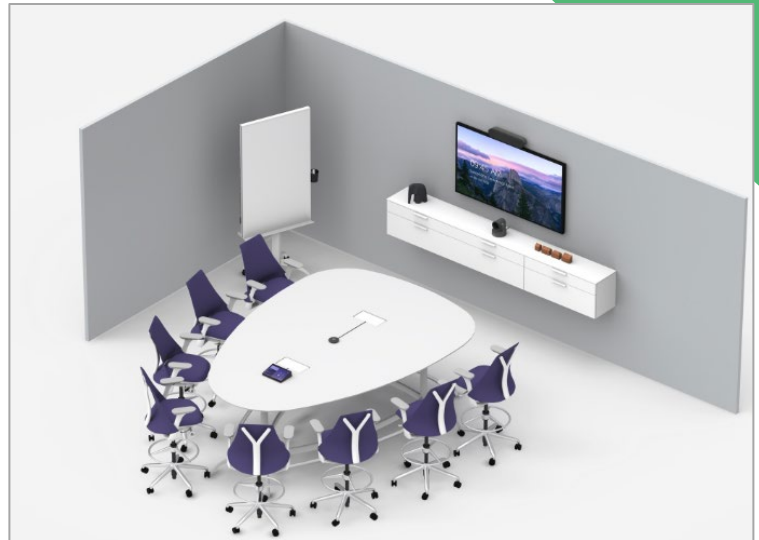

## Microsoft Teams Room Packages

Transform any space into a Microsoft Teams Room with our pre-configured video conferencing room solutions featuring Logitech, LG, and Legrand equipment. Designed to deploy easily, our Microsoft Teams Rooms packages include everything you need to build out new meeting spaces of varying sizes in a flash.

## Microsoft Teams Room Features:

- Consistent User Experience Across All Room Sizes
- Quick and Simple AV Deployment
- One-Touch Meeting Join
- Automatic Camera Framing
- Seamlessly Connect Laptops Via Wireless and HDMI

## Preconfigured Packages:

- Huddle Room
- Small Room
- Medium Room
- Large Room

logitech

legrand® | AV

Empowering a Global Business Community to Collaborate & Communicate Without Limitations™

We continue to globalize our capabilities based on evolving client needs and have offices worldwide. For all current locations connect @ Verrex.com.